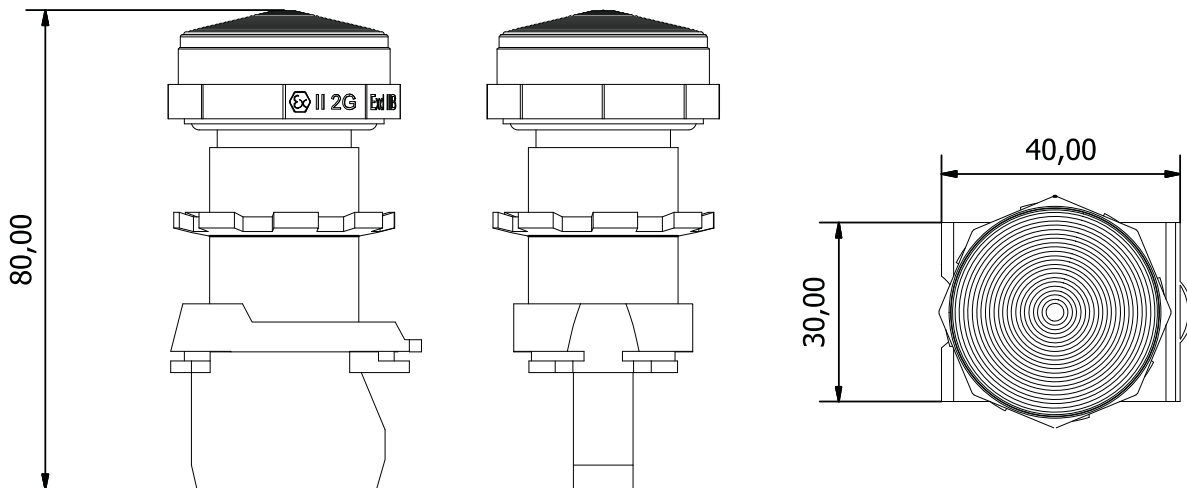

LED Signal Lamp

Flameproof

Zone 1,2,21,22

SPECIFICATION

Type	LED Signal Lamp
Application	Flame Proof Ex d
Protection	Ex d IIB Gb Ex t IIIB tb 85°C-100°C and 135°
Marking (ATEX)	⊕ II 2 G D
Ingress Protection to IEC 60529	IP 65
Temperature class	T6/T5/T4
Certificate No.	n. 0F150609.SEMDD43
Standards	EN 60079-0/ IEC 60079-0/ EN/IEC 60079-1, EN 60079-31/ IEC 60079-31, IEC 60529
Material	Body material aluminum / window material white, yellow, blue red or green polycarbonate
Terminal cross section	2*2.5mm ²
Rated Voltage	230 V AC 50/60 Hz
Rated Power	3.2 W